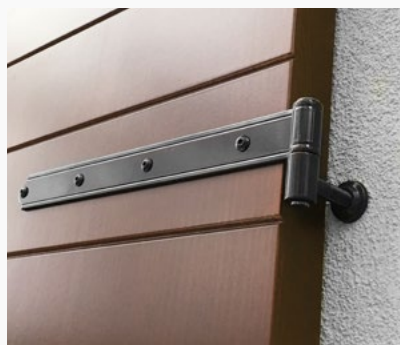

didieffe
USA

www.shuttershardwareusa.com

SHUTTERS HARDWARE | DOOR HANDLES | FURNITURE FITTING

made in italy / US based company

didieffe USA

With its production facility located in North-West Italy, Didieffe is a company strongly rooted in its territory. From its place of origin, in the heart of the Dolomites, it has inherited the passion for the handcrafted excellence of small workshops, of blacksmiths and carpenters, but has managed to bring it up to date from an industrial viewpoint, automating the processes of product development without forfeiting typical Italian creativity. This is the spirit that it has exported to the States, where the company now owns a well-stocked warehouse and a commercial office to serve its clientele. During these years, the company has adapted its products to the needs of the American market and today the range of products covers all the requirements of this territory.

SHUTTERS HARDWARE

To the United States territory we bring all the experience in the production of hardware for shutters, which has centuries of tradition in Europe, knowing how to adapt it to the needs of local manufacturers. Hinges with "T" or "L" shape, pintels of every type with different offsets to adapt to all types of shutter, this is the vast product range that we propose today and are continuing to develop thanks to suggestions received from our American customers.

DOOR HANDLES

Just like the hardware for shutters, wrought iron and brass handles are the result of the skill of our master blacksmiths. Products of superior quality, manufactured with techniques handed down by our ancestors, who were already working with metal in our territories at the dawn of history. Our handles do not open only the doors of our homes, but also a panorama of the thousands of years of history of this handicraft tradition.